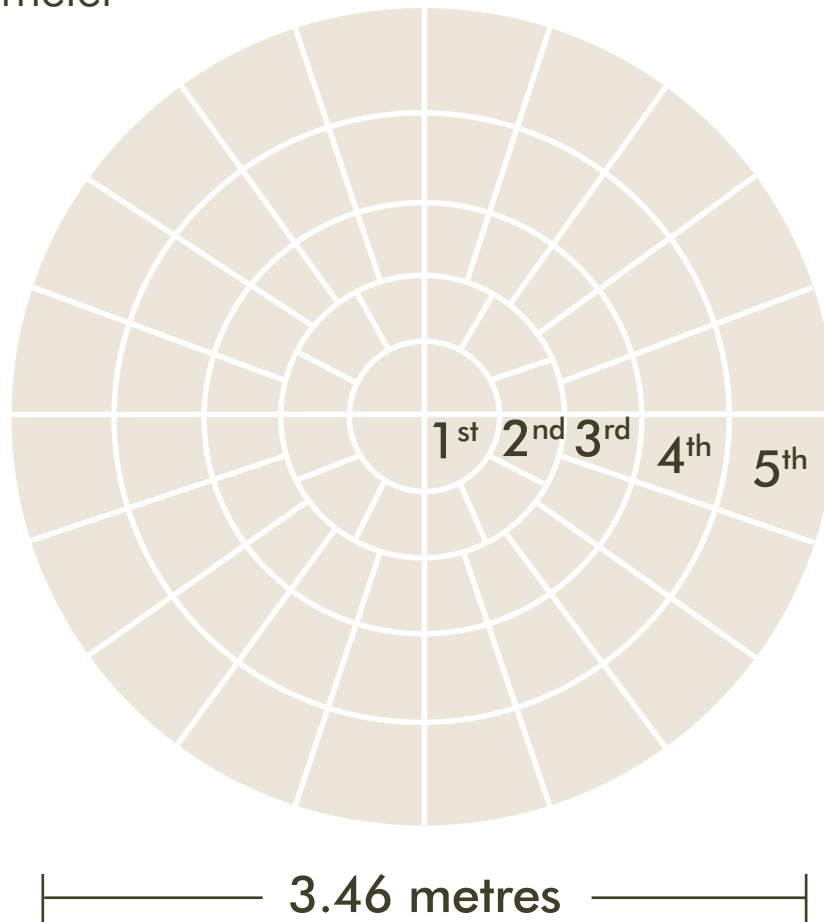

## Concrete riven 4-ring circle pack

3.46m diameter

### Your pack contents

Stone	Outer diameter	Number of pieces
1st	600mm	4
2nd	1200mm	12
3rd	1800mm	20
4th	2560mm	20
5th	3460mm	20

### Paving thickness

approx 38mm